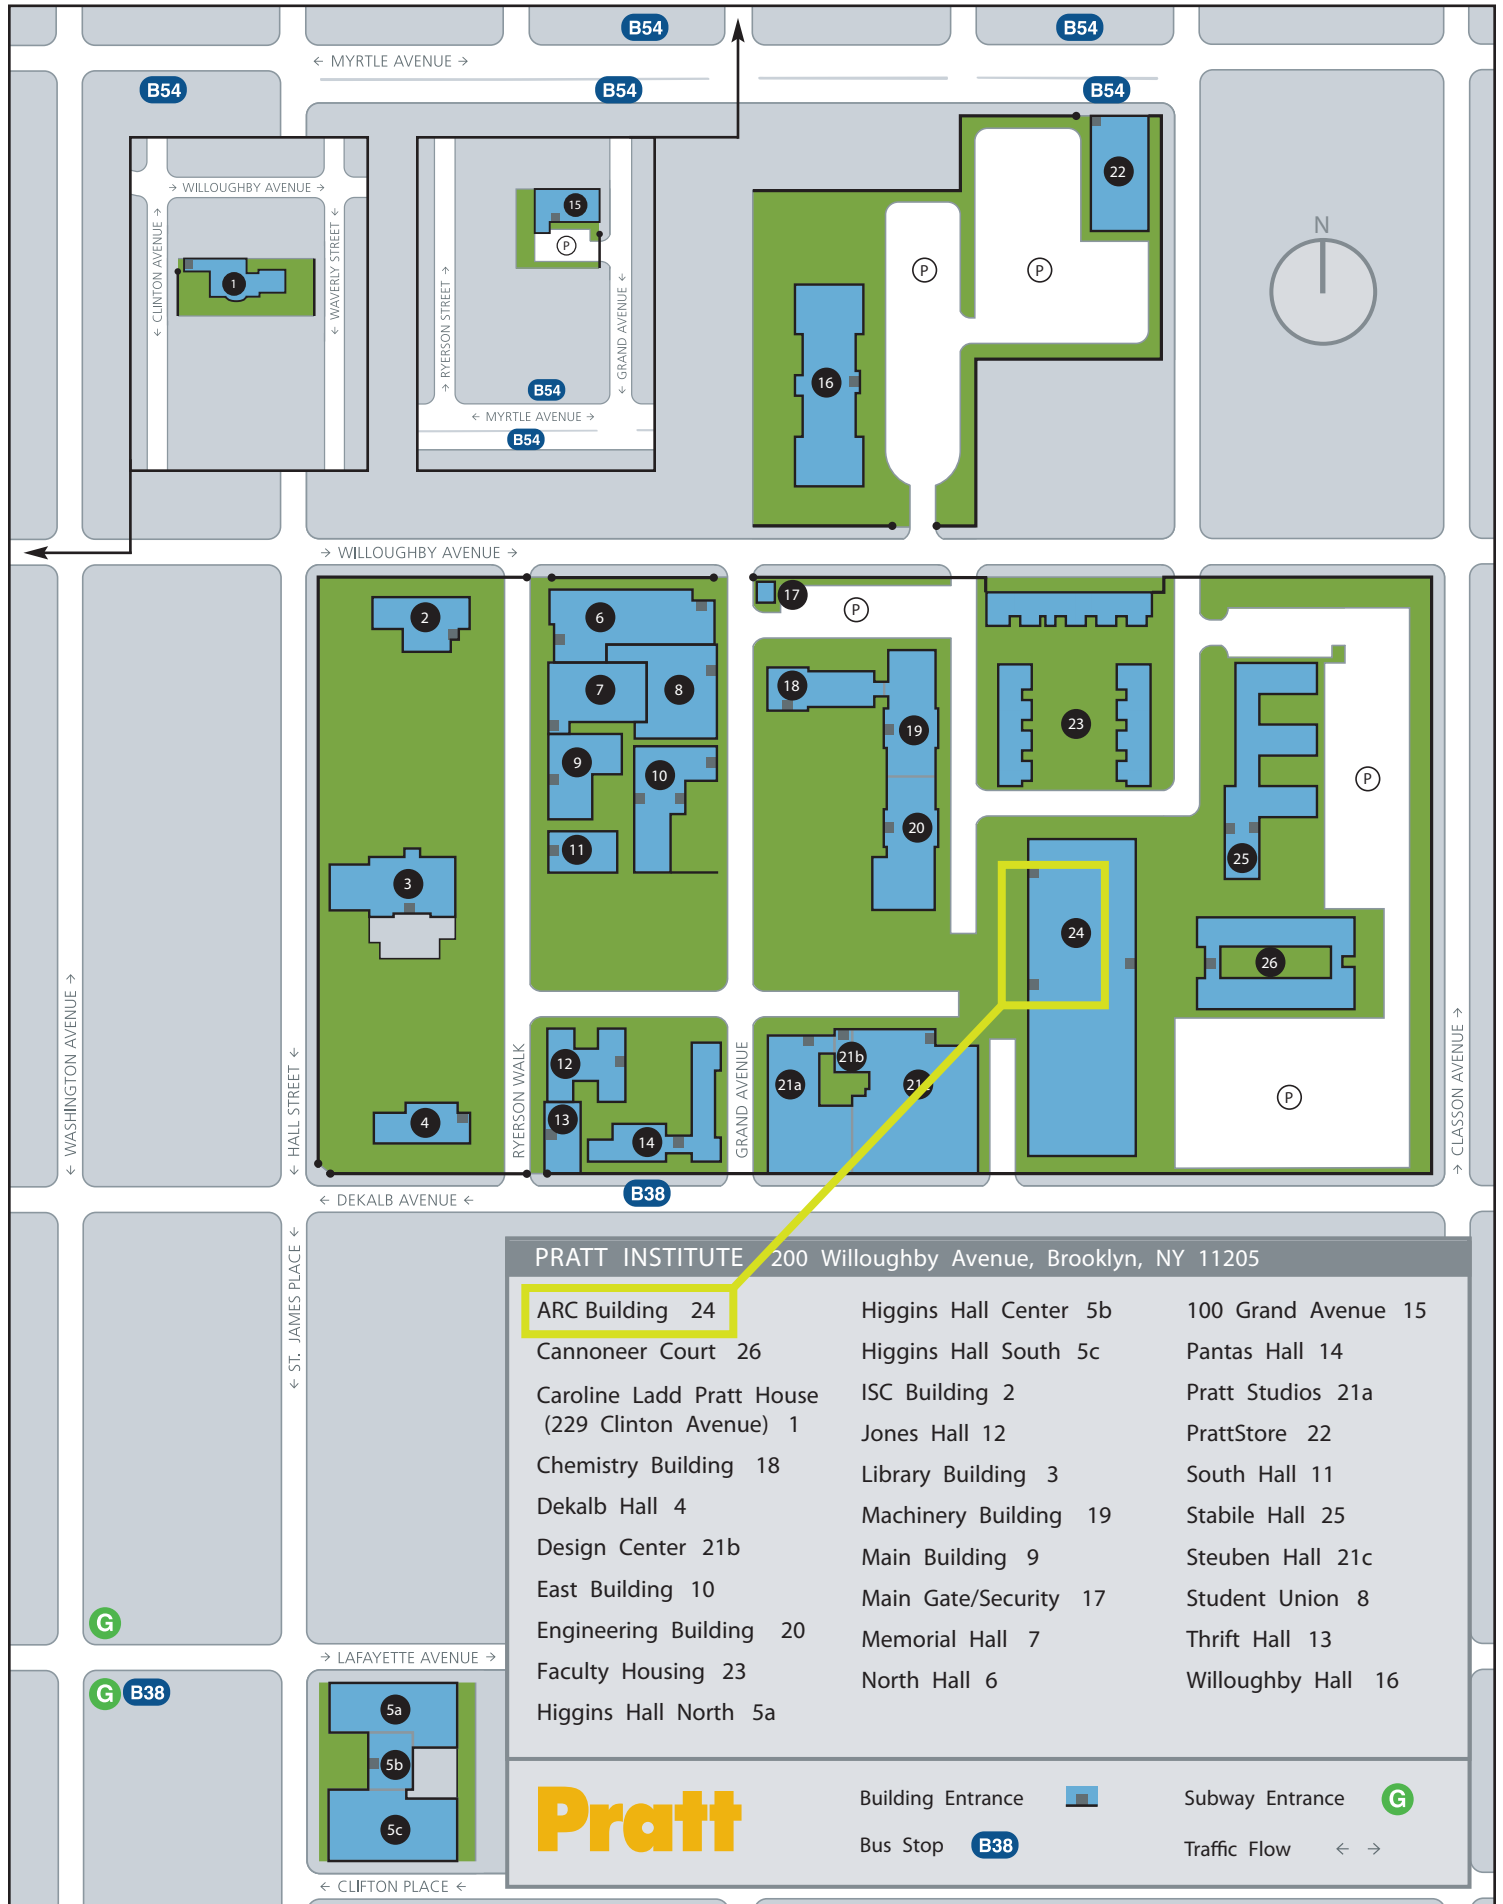

Pratt Institute Main Campus

Brooklyn campus shown.

PRATT INSTITUTE 200 Willoughby Avenue, Brooklyn, NY 11205

- | | | |
|--------------------------------------------------|------------------------|---------------------|
| ARC Building 24 | Higgins Hall Center 5b | 100 Grand Avenue 15 |
| Cannoneer Court 26 | Higgins Hall South 5c | Pantas Hall 14 |
| Caroline Ladd Pratt House (229 Clinton Avenue) 1 | ISC Building 2 | Pratt Studios 21a |
| Chemistry Building 18 | Jones Hall 12 | PrattStore 22 |
| Dekalb Hall 4 | Library Building 3 | South Hall 11 |
| Design Center 21b | Machinery Building 19 | Stabile Hall 25 |
| East Building 10 | Main Building 9 | Steuben Hall 21c |
| Engineering Building 20 | Main Gate/Security 17 | Student Union 8 |
| Faculty Housing 23 | Memorial Hall 7 | Thrift Hall 13 |
| Higgins Hall North 5a | North Hall 6 | Willoughby Hall 16 |

Pratt

- Building Entrance
- Bus Stop **B38**
- Subway Entrance **G**
- Traffic Flow ← →